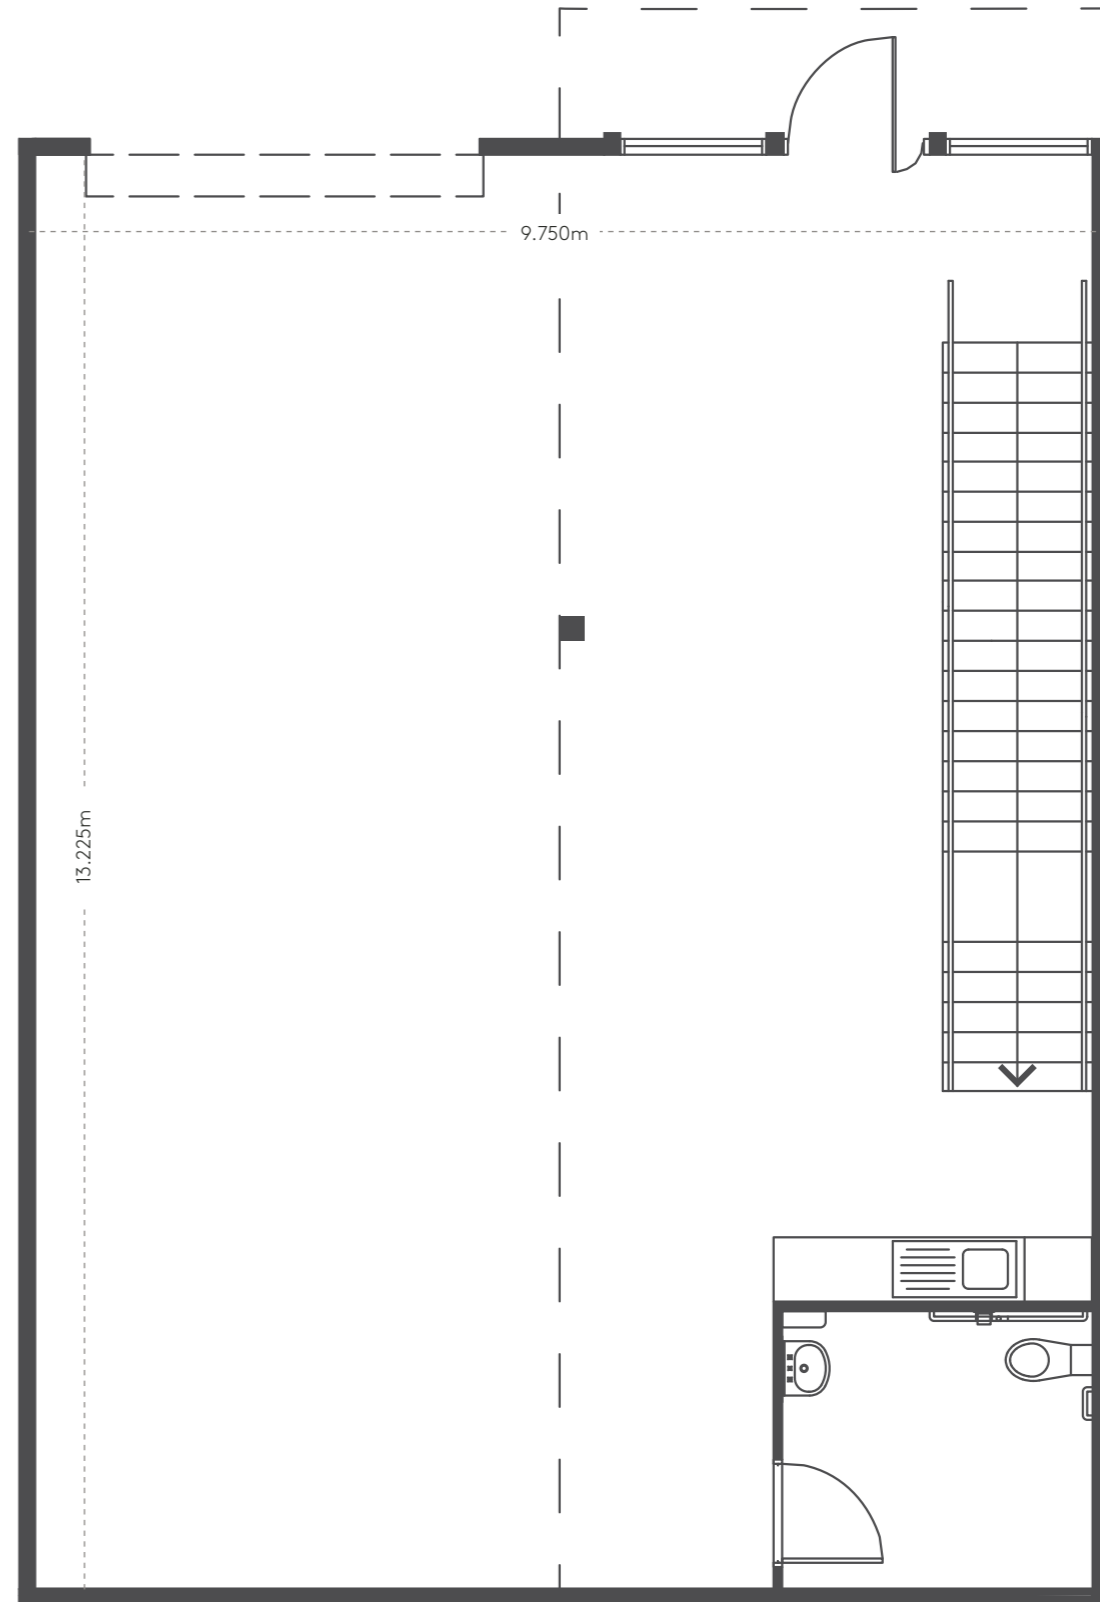

LOTS
15, 17, 19, 21, 23, 25

WAREHOUSE FLOOR
133m²

GROUND FLOOR OFFICE
n/a

FIRST FLOOR OFFICE
59.6m²

TOTAL
192.6m²

ORIENTATION
N >

Plans are indicative only and may differ as a result of documentation and construction. Sizes may vary. Furniture not included in package.

Mezzanine

Ground