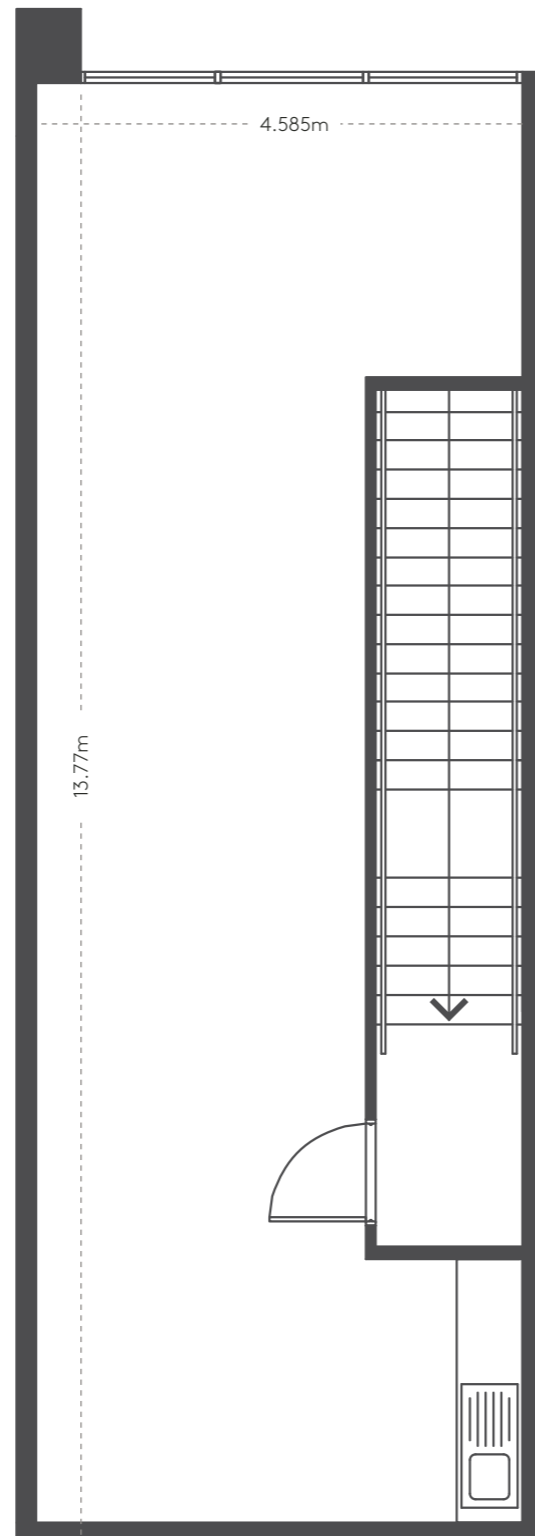

LOTS
15, 17, 19, 21, 23, 25

WAREHOUSE FLOOR
133m²

GROUND FLOOR OFFICE
n/a

FIRST FLOOR OFFICE
59.6m²

TOTAL
192.6m²

ORIENTATION
N >

Plans are indicative only and may differ as a result of documentation and construction. Sizes may vary. Furniture not included in package.

Mezzanine

Ground