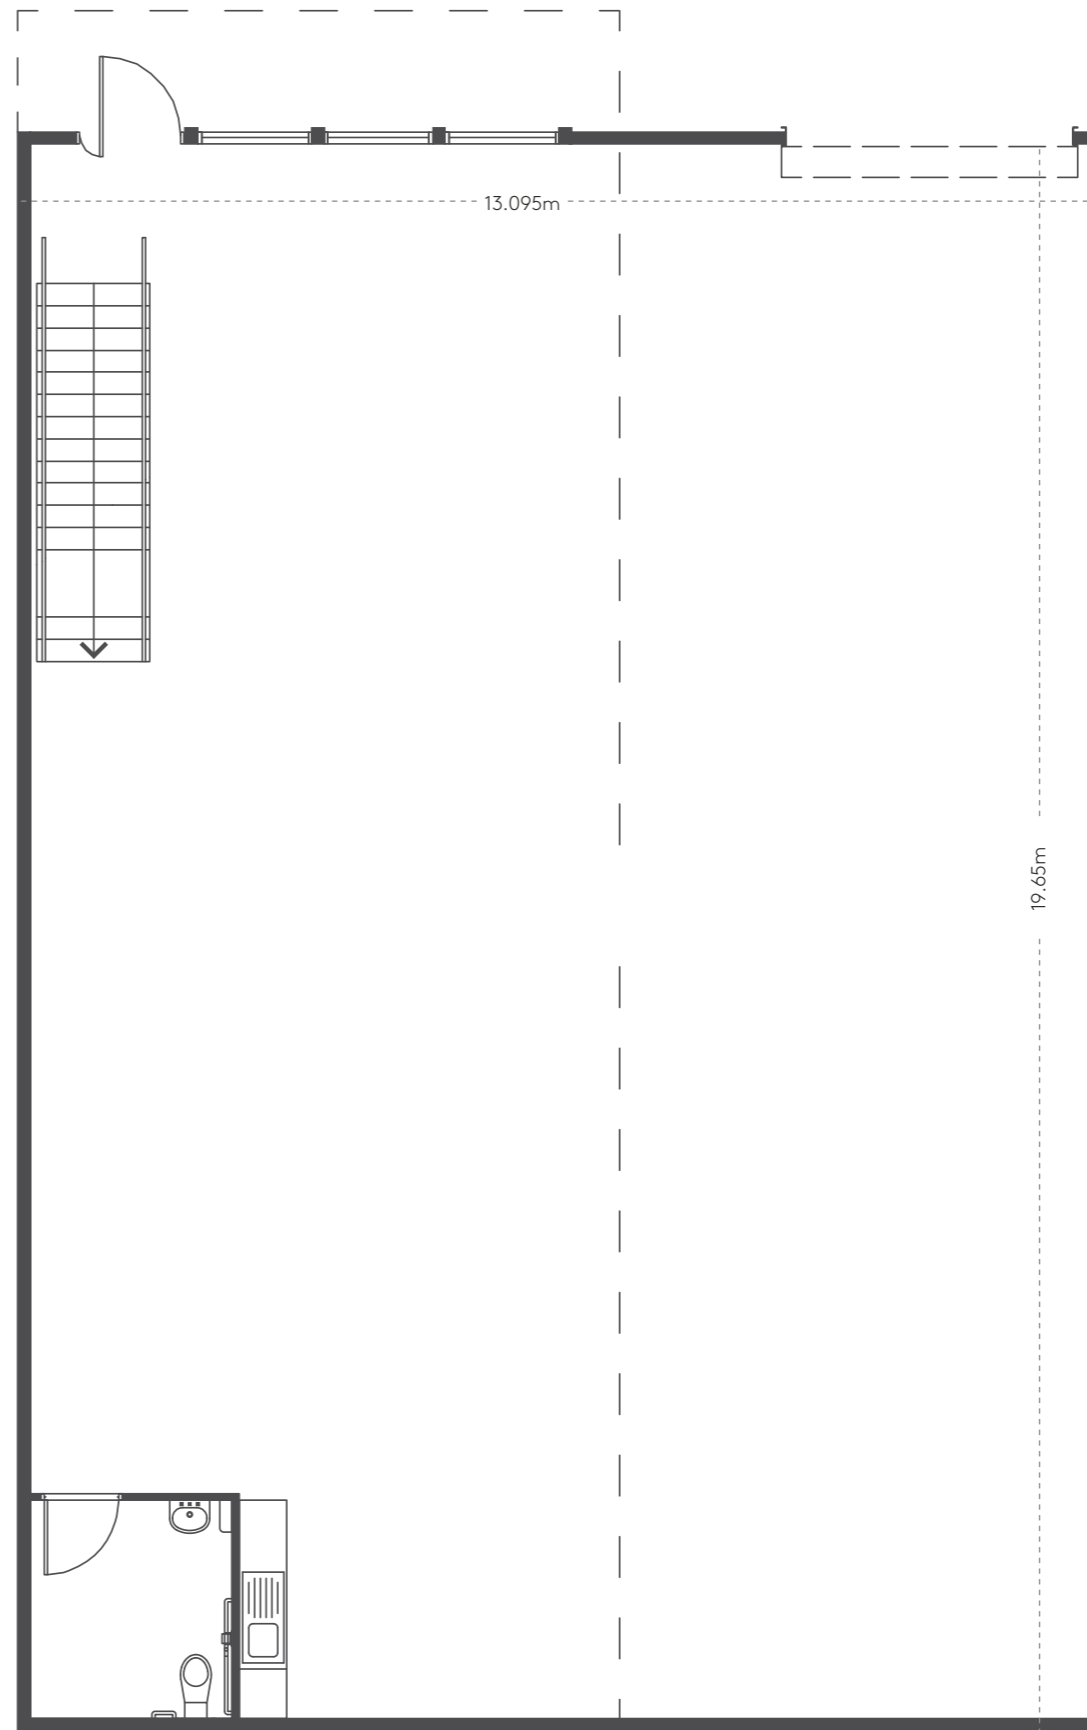

**LOTS**  
12, 13

**WAREHOUSE FLOOR**  
265m<sup>2</sup>

**GROUND FLOOR OFFICE**  
n/a

**FIRST FLOOR OFFICE**  
145m<sup>2</sup>

**TOTAL**  
410m<sup>2</sup>

Plans are indicative only and may differ as a result of documentation and construction. Sizes may vary. Furniture not included in package.

Mezzanine

Ground