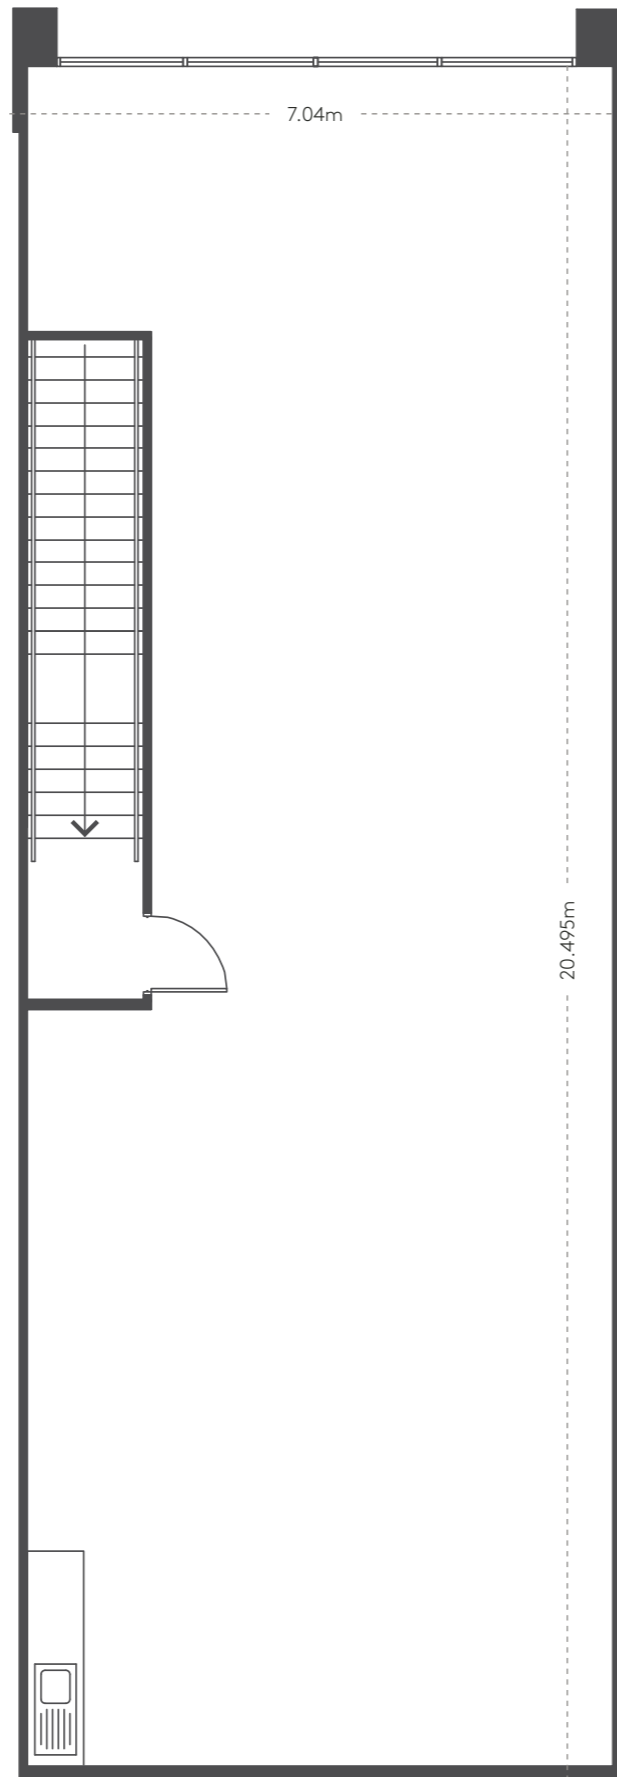

**LOTS**  
12, 13

**WAREHOUSE FLOOR**  
265m<sup>2</sup>

**GROUND FLOOR OFFICE**  
n/a

**FIRST FLOOR OFFICE**  
145m<sup>2</sup>

**TOTAL**  
410m<sup>2</sup>

Plans are indicative only and may differ as a result of documentation and construction. Sizes may vary. Furniture not included in package.

Mezzanine

Ground