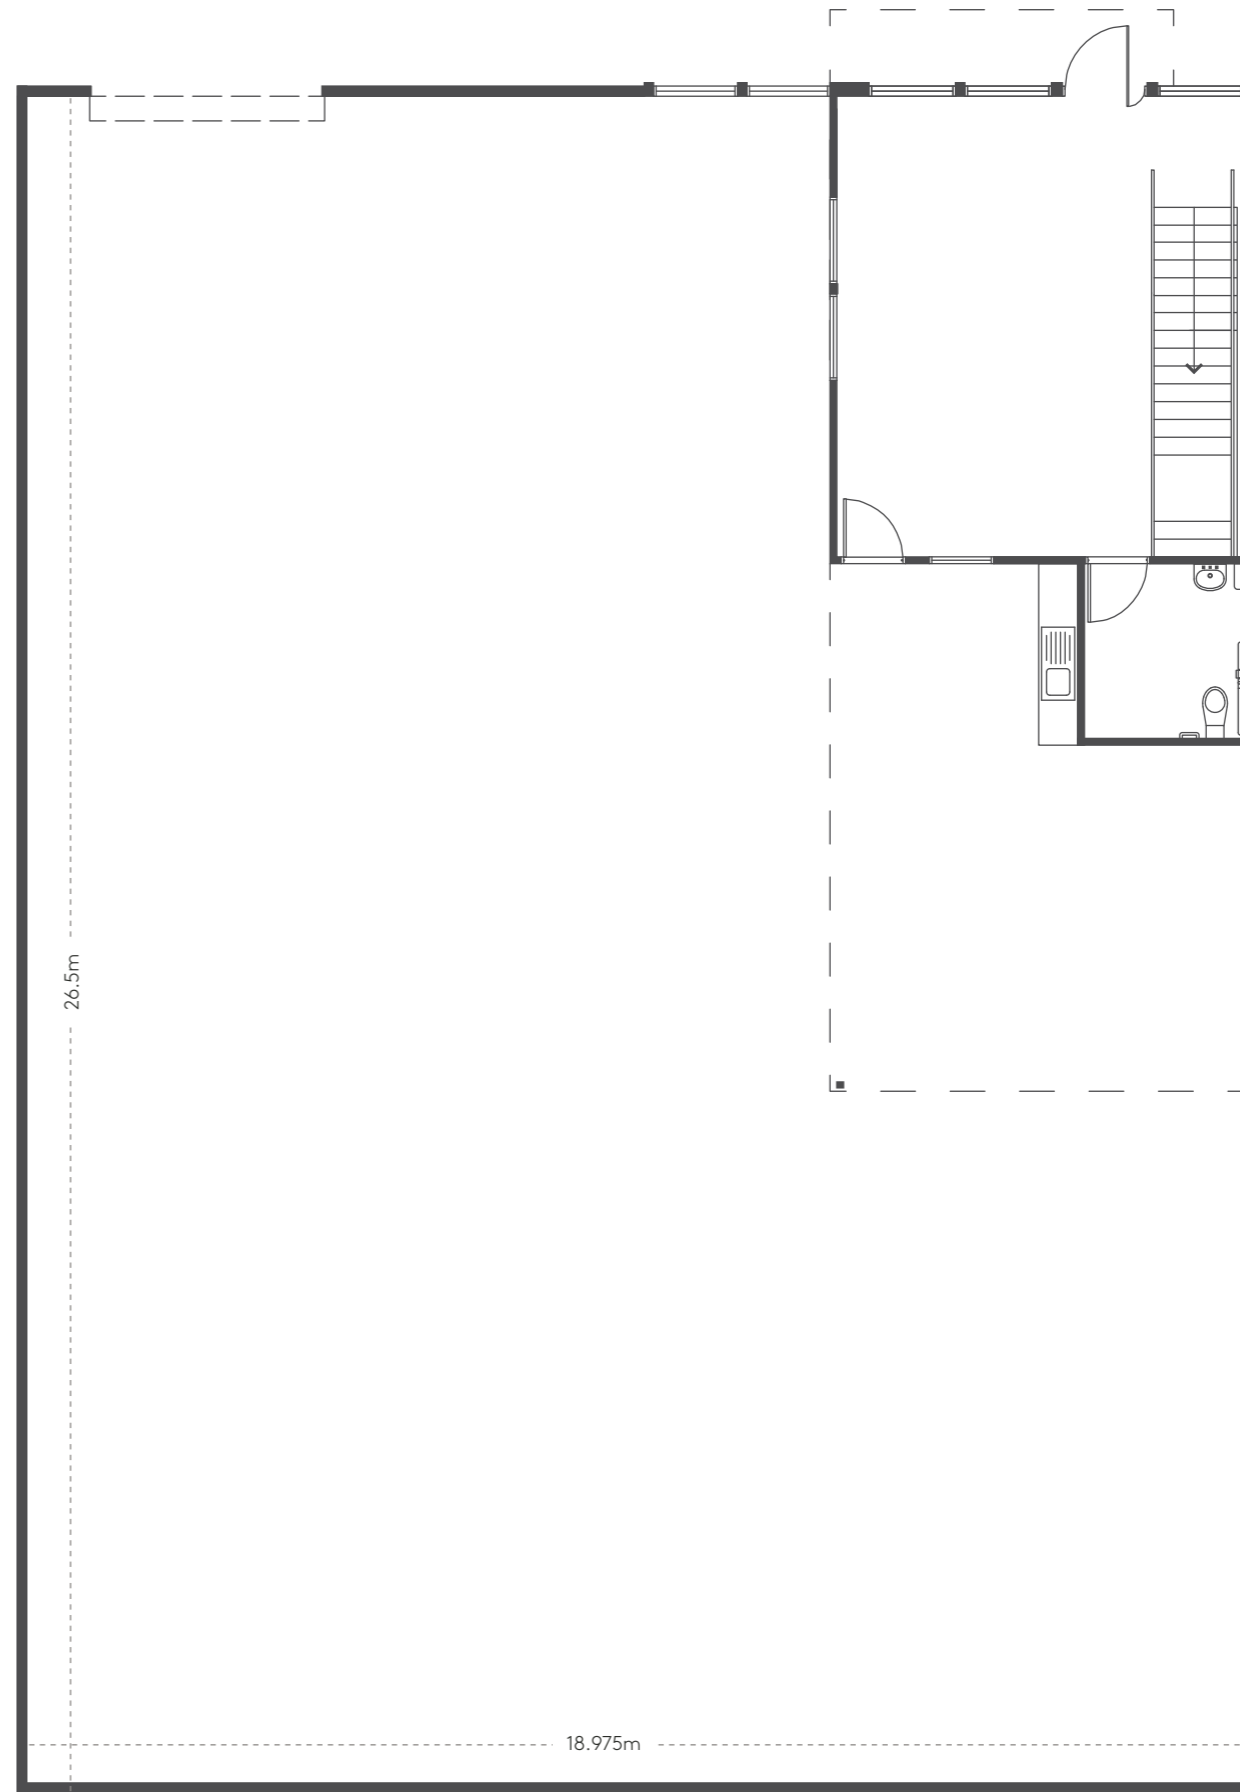

LOTS

2, 4, 6

WAREHOUSE FLOOR

456.4m²

GROUND FLOOR OFFICE

56m²

FIRST FLOOR OFFICE

97.2m²

TOTAL

609.6m²

Plans are indicative only and may differ as a result of documentation and construction. Sizes may vary. Furniture not included in package.

Mezzanine

Ground