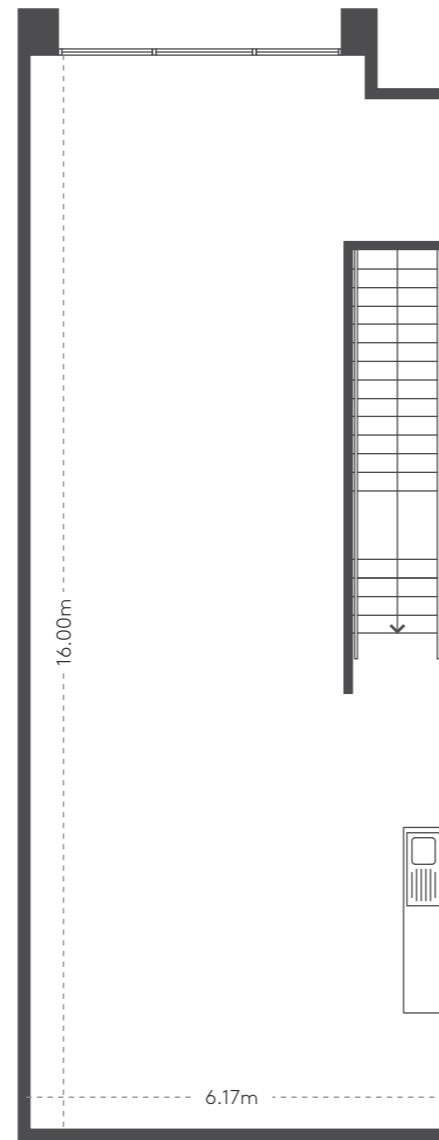

LOTS

2, 4, 6

WAREHOUSE FLOOR

456.4m²

GROUND FLOOR OFFICE

56m²

FIRST FLOOR OFFICE

97.2m²

TOTAL

609.6m²

Plans are indicative only and may differ as a result of documentation and construction. Sizes may vary. Furniture not included in package.

Mezzanine

Ground