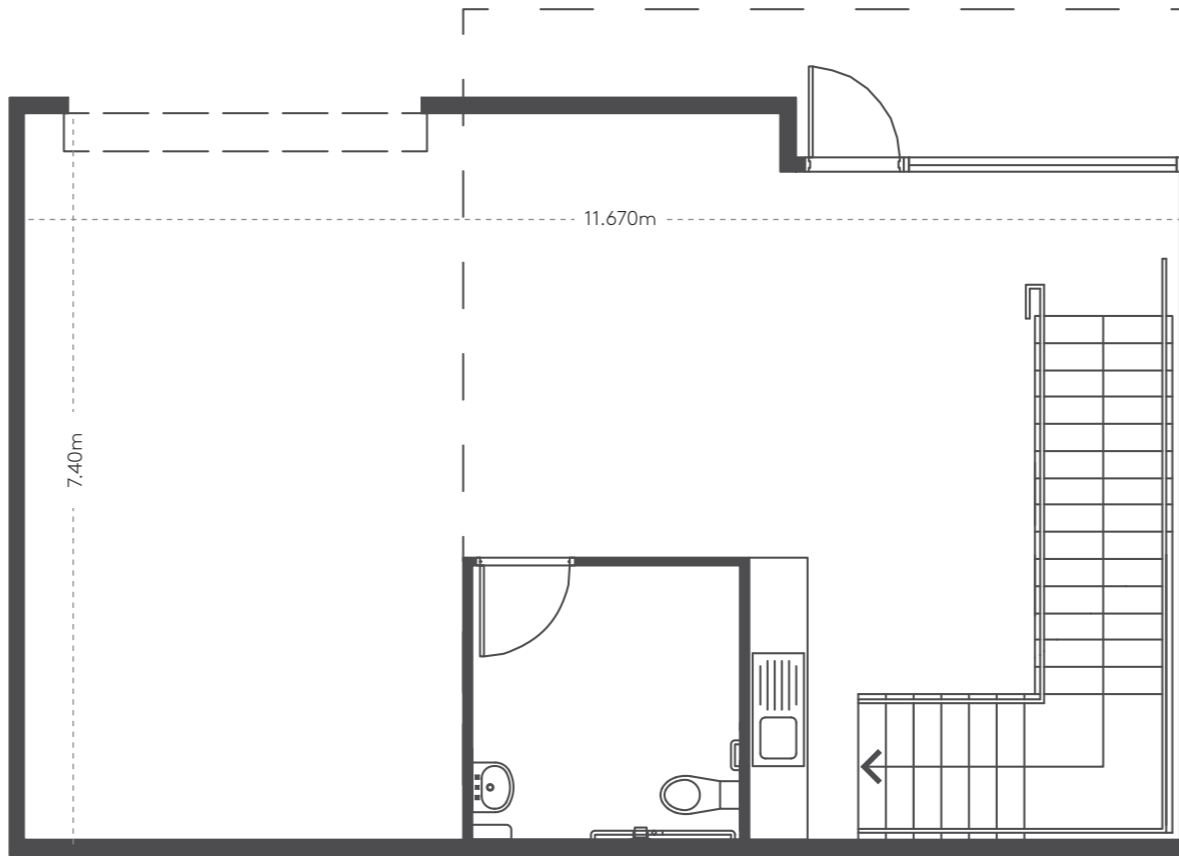

LOTS
40, 42, 44, 46, 48

WAREHOUSE FLOOR
88.5m²

GROUND FLOOR OFFICE
n/a

FIRST FLOOR OFFICE
48m²

TOTAL
136.5m²

ORIENTATION
N >

Ground

Mezzanine

Plans are indicative only and may differ as a result of documentation and construction. Sizes may vary. Furniture not included in package.