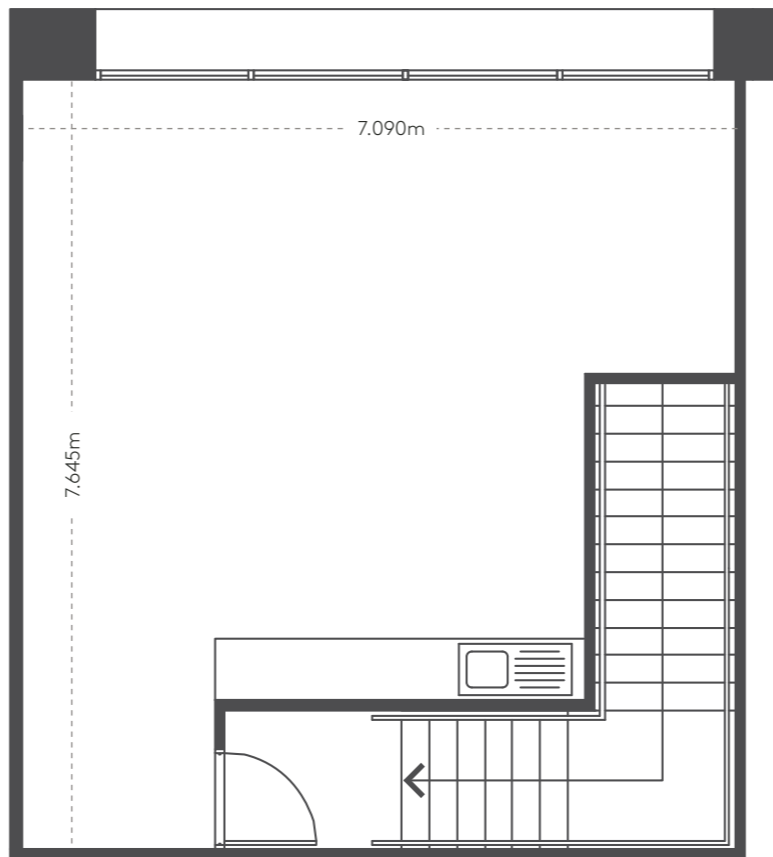

LOTS
40, 42, 44, 46, 48

WAREHOUSE FLOOR
88.5m²

GROUND FLOOR OFFICE
n/a

FIRST FLOOR OFFICE
48m²

TOTAL
136.5m²

ORIENTATION
N >

Ground

Mezzanine

Plans are indicative only and may differ as a result of documentation and construction. Sizes may vary. Furniture not included in package.