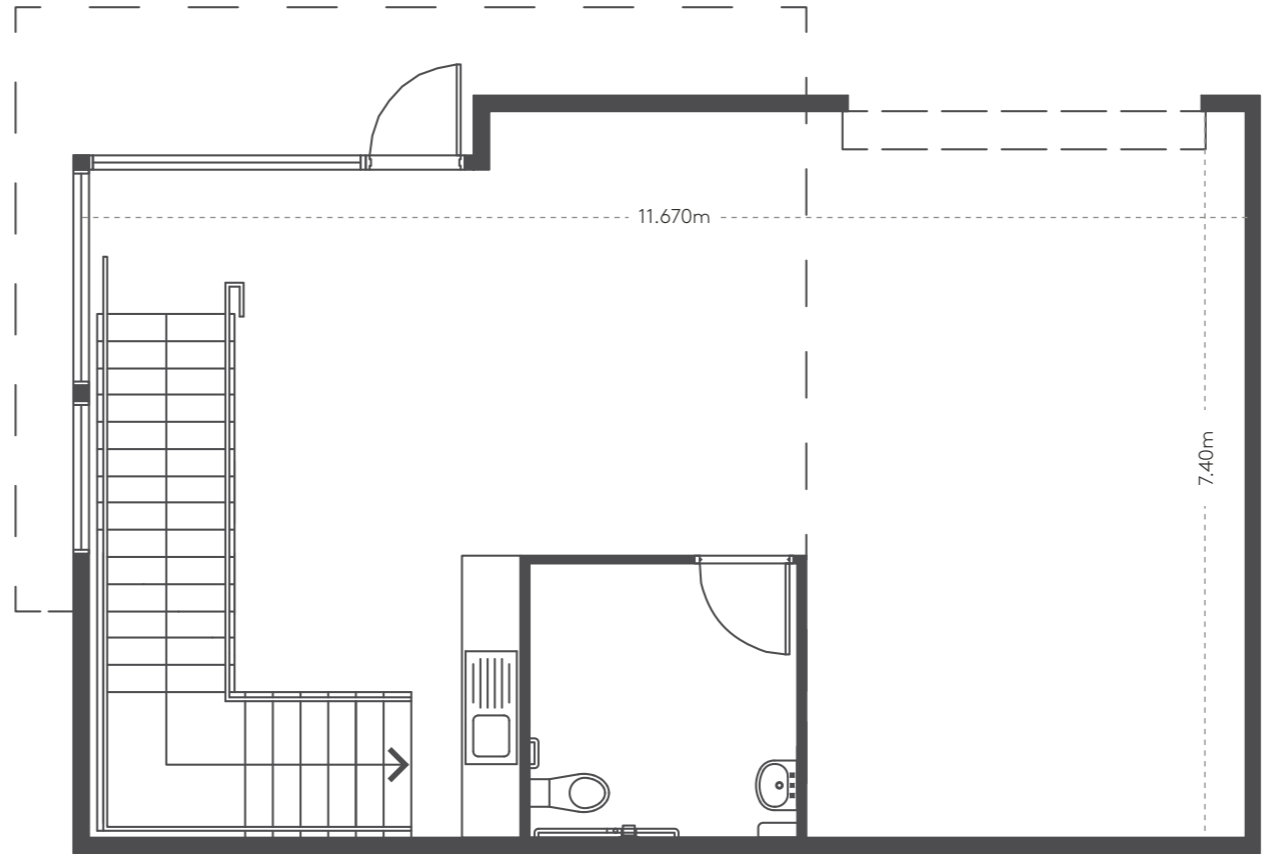

LOTS
41, 43, 45, 47

WAREHOUSE FLOOR
88.5m²

GROUND FLOOR OFFICE
n/a

FIRST FLOOR OFFICE
48m²

TOTAL
136.5m²

ORIENTATION
N >

Ground

Mezzanine

Plans are indicative only and may differ as a result of documentation and construction. Sizes may vary. Furniture not included in package.