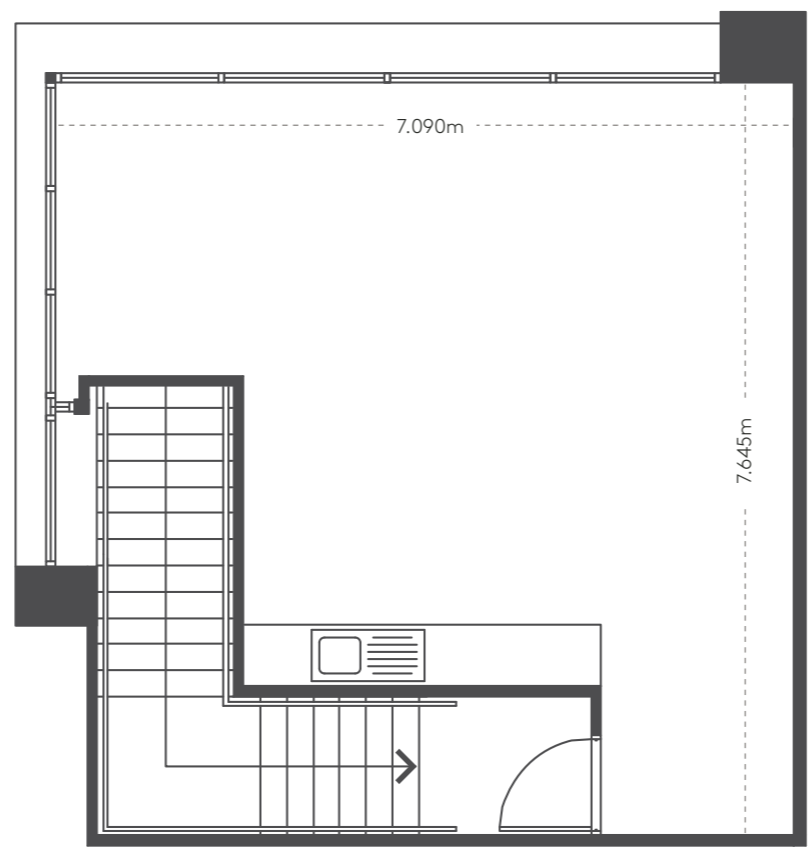

LOTS
41, 43, 45, 47

WAREHOUSE FLOOR
88.5m²

GROUND FLOOR OFFICE
n/a

FIRST FLOOR OFFICE
48m²

TOTAL
136.5m²

ORIENTATION
N >

Ground

Mezzanine

Plans are indicative only and may differ as a result of documentation and construction. Sizes may vary. Furniture not included in package.