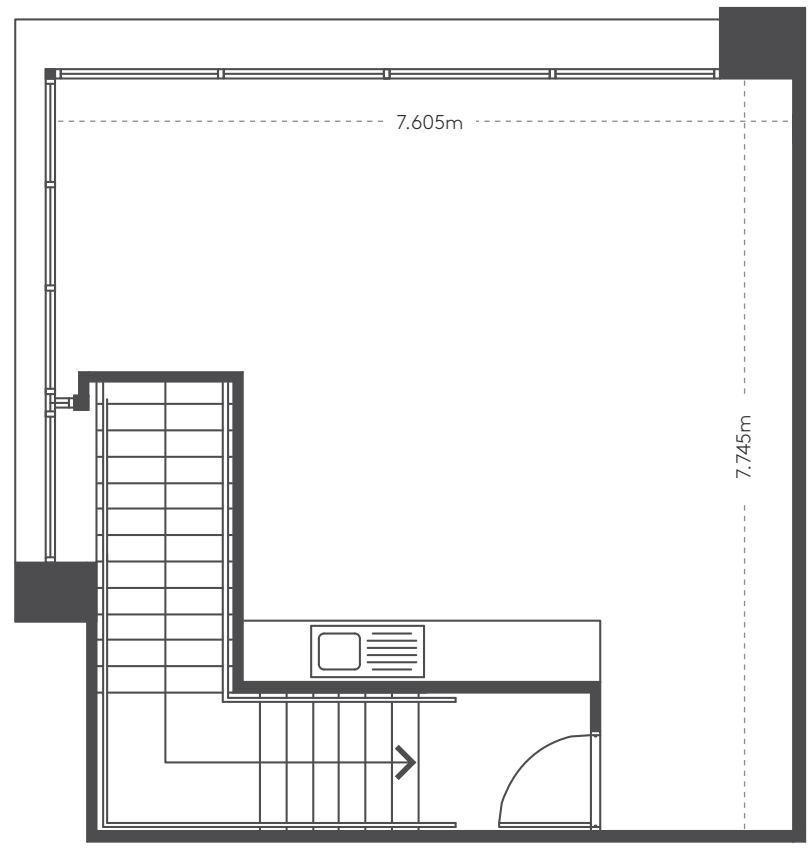

**LOTS**

49

**WAREHOUSE FLOOR**

88.5m<sup>2</sup>

**GROUND FLOOR OFFICE**

n/a

**FIRST FLOOR OFFICE**

48m<sup>2</sup>

**TOTAL**

136.5m<sup>2</sup>

Ground

Mezzanine

Plans are indicative only and may differ as a result of documentation and construction. Sizes may vary. Furniture not included in package.