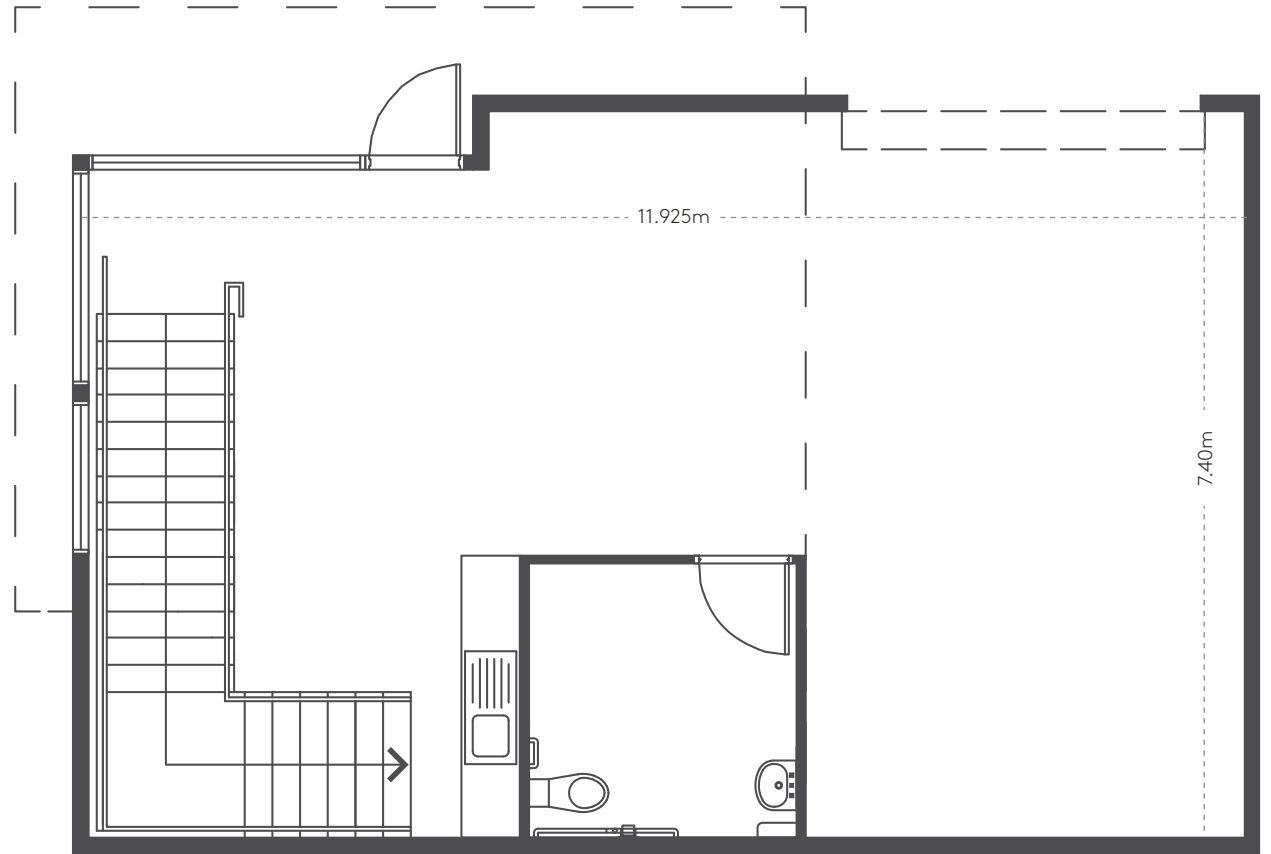

**LOTS**

49

**WAREHOUSE FLOOR**

88.5m<sup>2</sup>

**GROUND FLOOR OFFICE**

n/a

**FIRST FLOOR OFFICE**

48m<sup>2</sup>

**TOTAL**

136.5m<sup>2</sup>

Ground

Mezzanine

Plans are indicative only and may differ as a result of documentation and construction. Sizes may vary. Furniture not included in package.